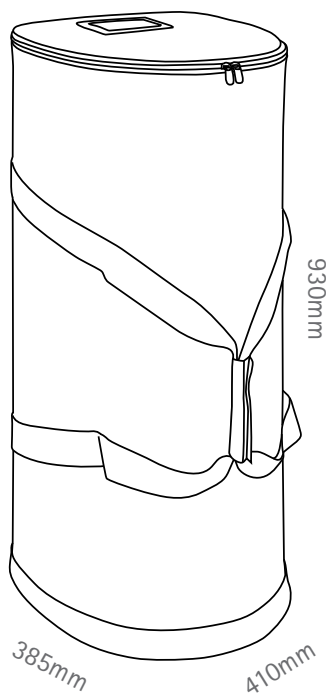

TRAVEL BOX

TRAVEL BOX art M056

1

Transportkoffer in Kunststoff | Baule in tessuto plastificato rigido

kg 7